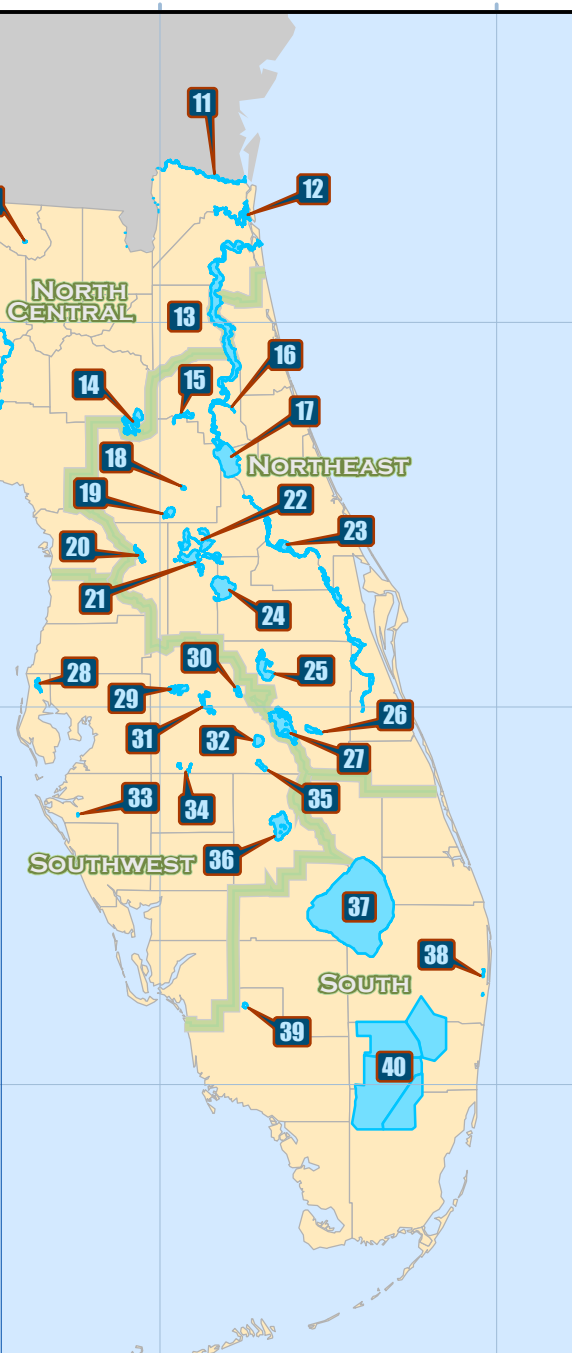

2013 Top Freshwater Fishing Locations

NO.	WATER BODY	REGION	Black Bass	Striper	Crappie	Bream	Catfish
1	Escambia River	NW		🐟			🐟
2	Blackwater River	NW		🐟			🐟
3	Yellow River	NW		🐟			🐟
4	Choctawhatchee River	NW		🐟		🐟	🐟
5	Lake Seminole	NW		🐟			🐟
6	Apalachicola River	NW		🐟			🐟
7	Joe Budd Pond	NW		🐟			🐟
8	Lake Talquin/Ochlocknee River	NW	🐟	🐟	🐟	🐟	🐟
9	Eagle Lake FMA	NC		🐟		🐟	🐟
10	Suwannee River	NC	🐟			🐟	
11	St Marys River	NC		🐟			🐟
12	Nassau River	NC		🐟			🐟
13	St Johns River	NC		🐟			🐟
14	Lochloosa Lake/Orange Lake	NC			🐟		
15	Ocklawaha River/Rodman Reservoir	NE	🐟				
16	Dunns Creek	NE					🐟
17	Lake George	NE	🐟				🐟
18	Lake Bryant	NE				🐟	
19	Lake Weir	NE			🐟	🐟	
20	Lake Panasoffkee	NE				🐟	
21,22	Lake Harris Chain/Haines Creek	NE				🐟	🐟
23	Lake Monroe	NE	🐟		🐟	🐟	🐟
24	Lake Apopka	NE		🐟			
25	Lake Tohopekaliga	NE	🐟		🐟	🐟	
26	Lake Marian	NE			🐟	🐟	
27	Lake Kissimmee	NE	🐟		🐟	🐟	🐟
28	Lake Tarpon	SW	🐟				
29	Tenoroc FMA	SW	🐟				
30	Lake Marion	SW			🐟	🐟	
31	Winter Haven Chain	SW	🐟			🐟	
32	Lake Weohyakapka	SW			🐟	🐟	
33	Evers Reservoir	SW	🐟				
34	Mosaic FMA	SW	🐟		🐟	🐟	🐟
35	Lake Arbuckle	SW			🐟	🐟	
36	Lake Istokpoga	SW	🐟		🐟	🐟	
37	Lake Okeechobee	S	🐟			🐟	
38	Lake Osborne/Lake Ida	S		🐟			
39	Lake Trafford	S	🐟		🐟		
40	Everglades Water Conservation Areas 2 & 3	S	🐟				